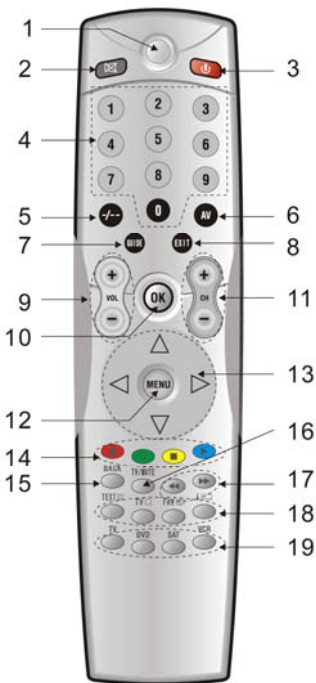

Contents

Batteries.....	3
Button functions	4
A. Direct code entry	7
B. Global Search Remote Control Programming....	8
C. Current Code Display.....	10

Codes

TV.....	11
SAT.....	32
VCR.....	42
DVD.....	50

Batteries

This product requires 2 AAA/LR03 Alkaline buttons.

1. Slide the battery cover in the direction of the arrow away from the body of the remote control.
2. Insert the batteries into the remote control as indicated in the battery compartment.
3. Refit the cover.

After replacement of the batteries it will be necessary to re enter the codes for your devices use the inside rear page to record your code numbers for your devices.

Button function

1. LED

LED blinks to show that the remote is working.

2. MUTE

Turn sound OFF or ON.